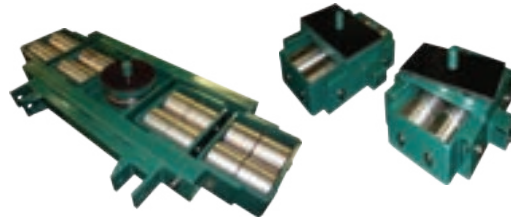

# MODIFIED

The Hilman Tri-Glide can be modified in a number of ways to accommodate your specific application requirements. Custom turntables and special hole patterns on the contact points are just a couple of examples where users have made the Hilman Tri-Glide System a perfect fit. Hilman also manufactures completely custom Tri-Glide Solutions to meet specific performance requirements.

### SWIVEL LOCKING TOPS

### LOCATOR PINS FOR REAR DOLLIES